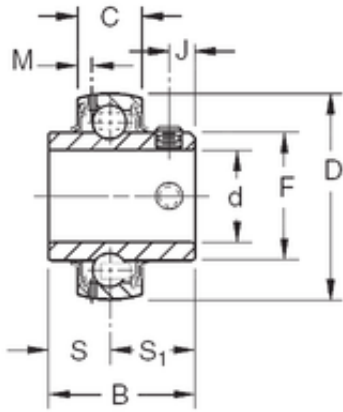

Bearing Argentina

17 mm x 40 mm x 27,38 mm TIMKEN GYE17KRRB Insert Bearings Spherical OD

Bearing No. GYE17KRRB

Size	17x40x27.38 mm
Bore Diameter	17 mm
Outer Diameter	40 mm
Width	27,38 mm
d	17 mm
D	40 mm
B	27,38 mm
C	12 mm
S1	15,88 mm
F	22,86 mm
J	4,55 mm
M	2,72 mm
S	11,5 mm
Thread (G)	M5X0,8
Basic dynamic load rating (C)	10,6 kN

GYE17KRRB Bearing 2D drawings and 3D CAD models