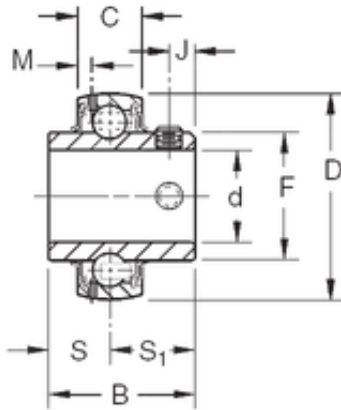

Bearing Argentina

17 mm x 40 mm x 27,38 mm TIMKEN GYE17KRRB Insert Bearings Spherical OD

Bearing No. GYE17KRRB

Size	17x40x27.38 mm
Bore Diameter	17 mm
Outer Diameter	40 mm
Width	27,38 mm
d	17 mm
D	40 mm
B	27,38 mm
C	12 mm
S1	15,88 mm
F	22,86 mm
J	4,55 mm
M	2,72 mm
S	11,5 mm
Thread (G)	M5X0,8
Basic dynamic load rating (C)	10,6 kN

GYE17KRRB Bearing 2D drawings and 3D CAD models