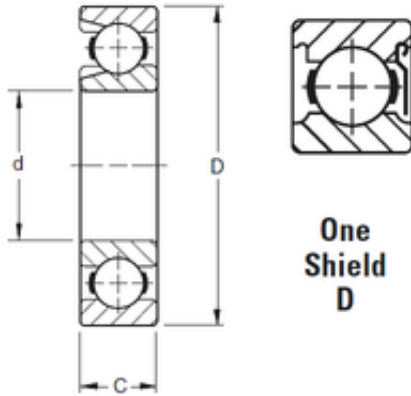

Bearing Argentina

40 mm x 90 mm x 23 mm TIMKEN 308WD Single Row Ball Bearings

Bearing No. 308WD

Size	40x90x23 mm
Bore Diameter	40 mm
Outer Diameter	90 mm
Width	23 mm
d	40 mm
D	90 mm
B	23 mm
C	23 mm
Weight	0,844 Kg
Basic dynamic load rating (C)	66 kN

308WD Bearing 2D drawings and 3D CAD models