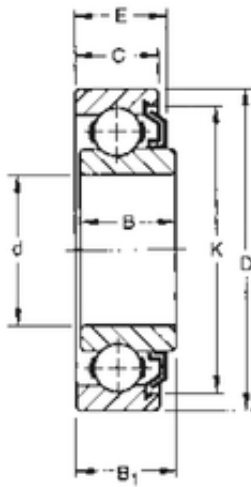

Bearing Argentina

20 mm x 47 mm x 15,24 mm TIMKEN 204KL Single Row Ball Bearings

Bearing No. 204KL

Size	20x47x15.24 mm
Bore Diameter	20 mm
Outer Diameter	47 mm
Width	15,24 mm
d	20 mm
D	47 mm
B	15,24 mm
B1	15,88 mm
C	14 mm
E	15,57 mm
K	40,1 mm
Weight	0,113 Kg
Basic dynamic load rating (C)	14,3 kN

204KL Bearing 2D drawings and 3D CAD models