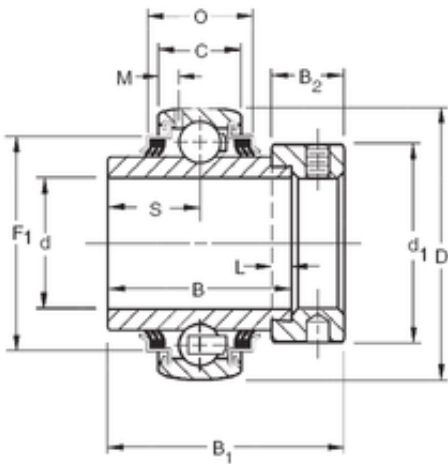

Bearing Argentina

55,5625 mm x 100 mm x 55,56 mm TIMKEN G1203KPPB4 Insert Bearings Spherical OD

Bearing No. G1203KPPB4

Size	55.5625x100x55.56 mm
Bore Diameter	55,5625 mm
Outer Diameter	100 mm
Width	55,56 mm
d	55,5625 mm
D	100 mm
B	55,56 mm
C	24 mm
O	29,01 mm
d1	76,2 mm
B1	71,4 mm
B2	20,6 mm
L	4,8 mm
M	5,41 mm
S	27,8 mm
F1	87,17 mm
Weight	1,365 Kg
Basic dynamic load rating (C)	48,1 kN

G1203KPPB4 Bearing 2D drawings and 3D CAD models